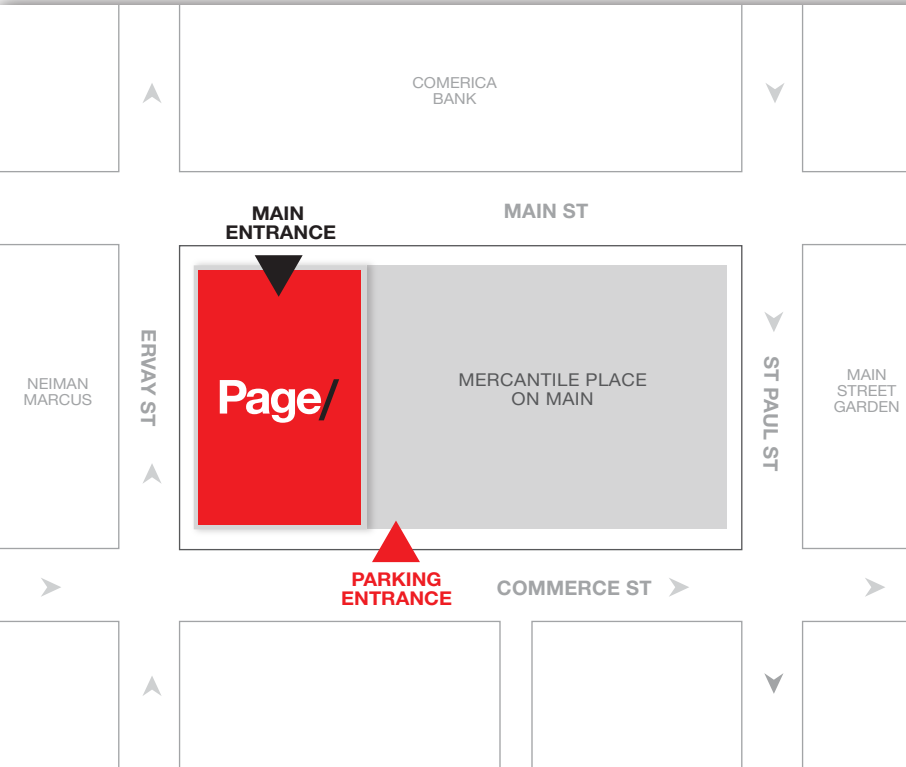

Page/

Dallas office is located at 1800 Main Street, Suite 123, Dallas, Texas 75201

Visitor Parking

Parking is available from Commerce Street by entering the Mercantile Place Parking entrance.

- Use Visitor lane to enter
- Push button to speak to Security and advise them you're a visitor of Page Southerland Page.
- Proceed to Level P3 and park in any visitor parking space.
- Take the elevator from the garage to the Street Level 1R.
- Exit the Lobby to Main Street, turn left and proceed 30-40 feet to the west.
- Enter our Lobby on your left.

Alternative Parking

Parking meters are available on Main Street

Loading Zone

There is a Loading Zone outside of our employee entrance on Commerce street.

For questions, please call at 214 522 3900